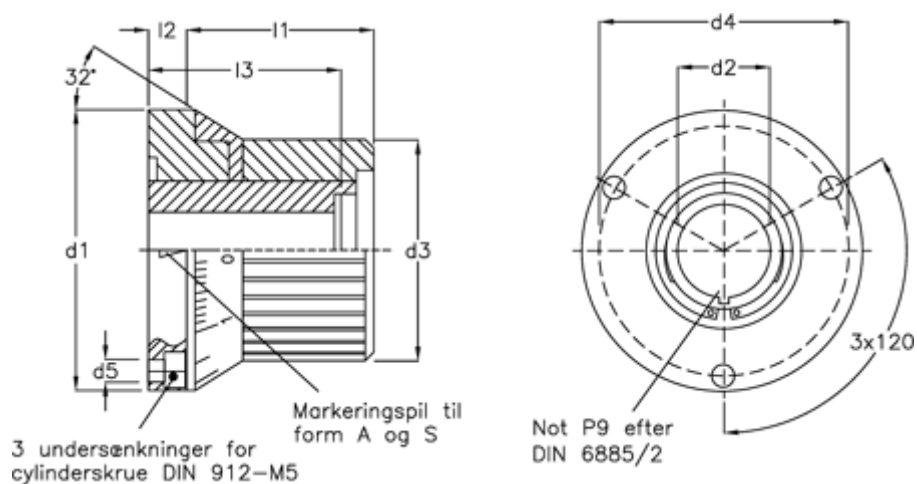

Article number: 20940251

Description: E+G Locking control
GN 700-66-K12-A

Measures

$d1 = 66$
 $d2 = K12$
 $d3 = 52$
 $d4 = 55$
 $d5 = 5.5$
 $l1 = 44$
 $l2 = 9$
 $l3 = 40$